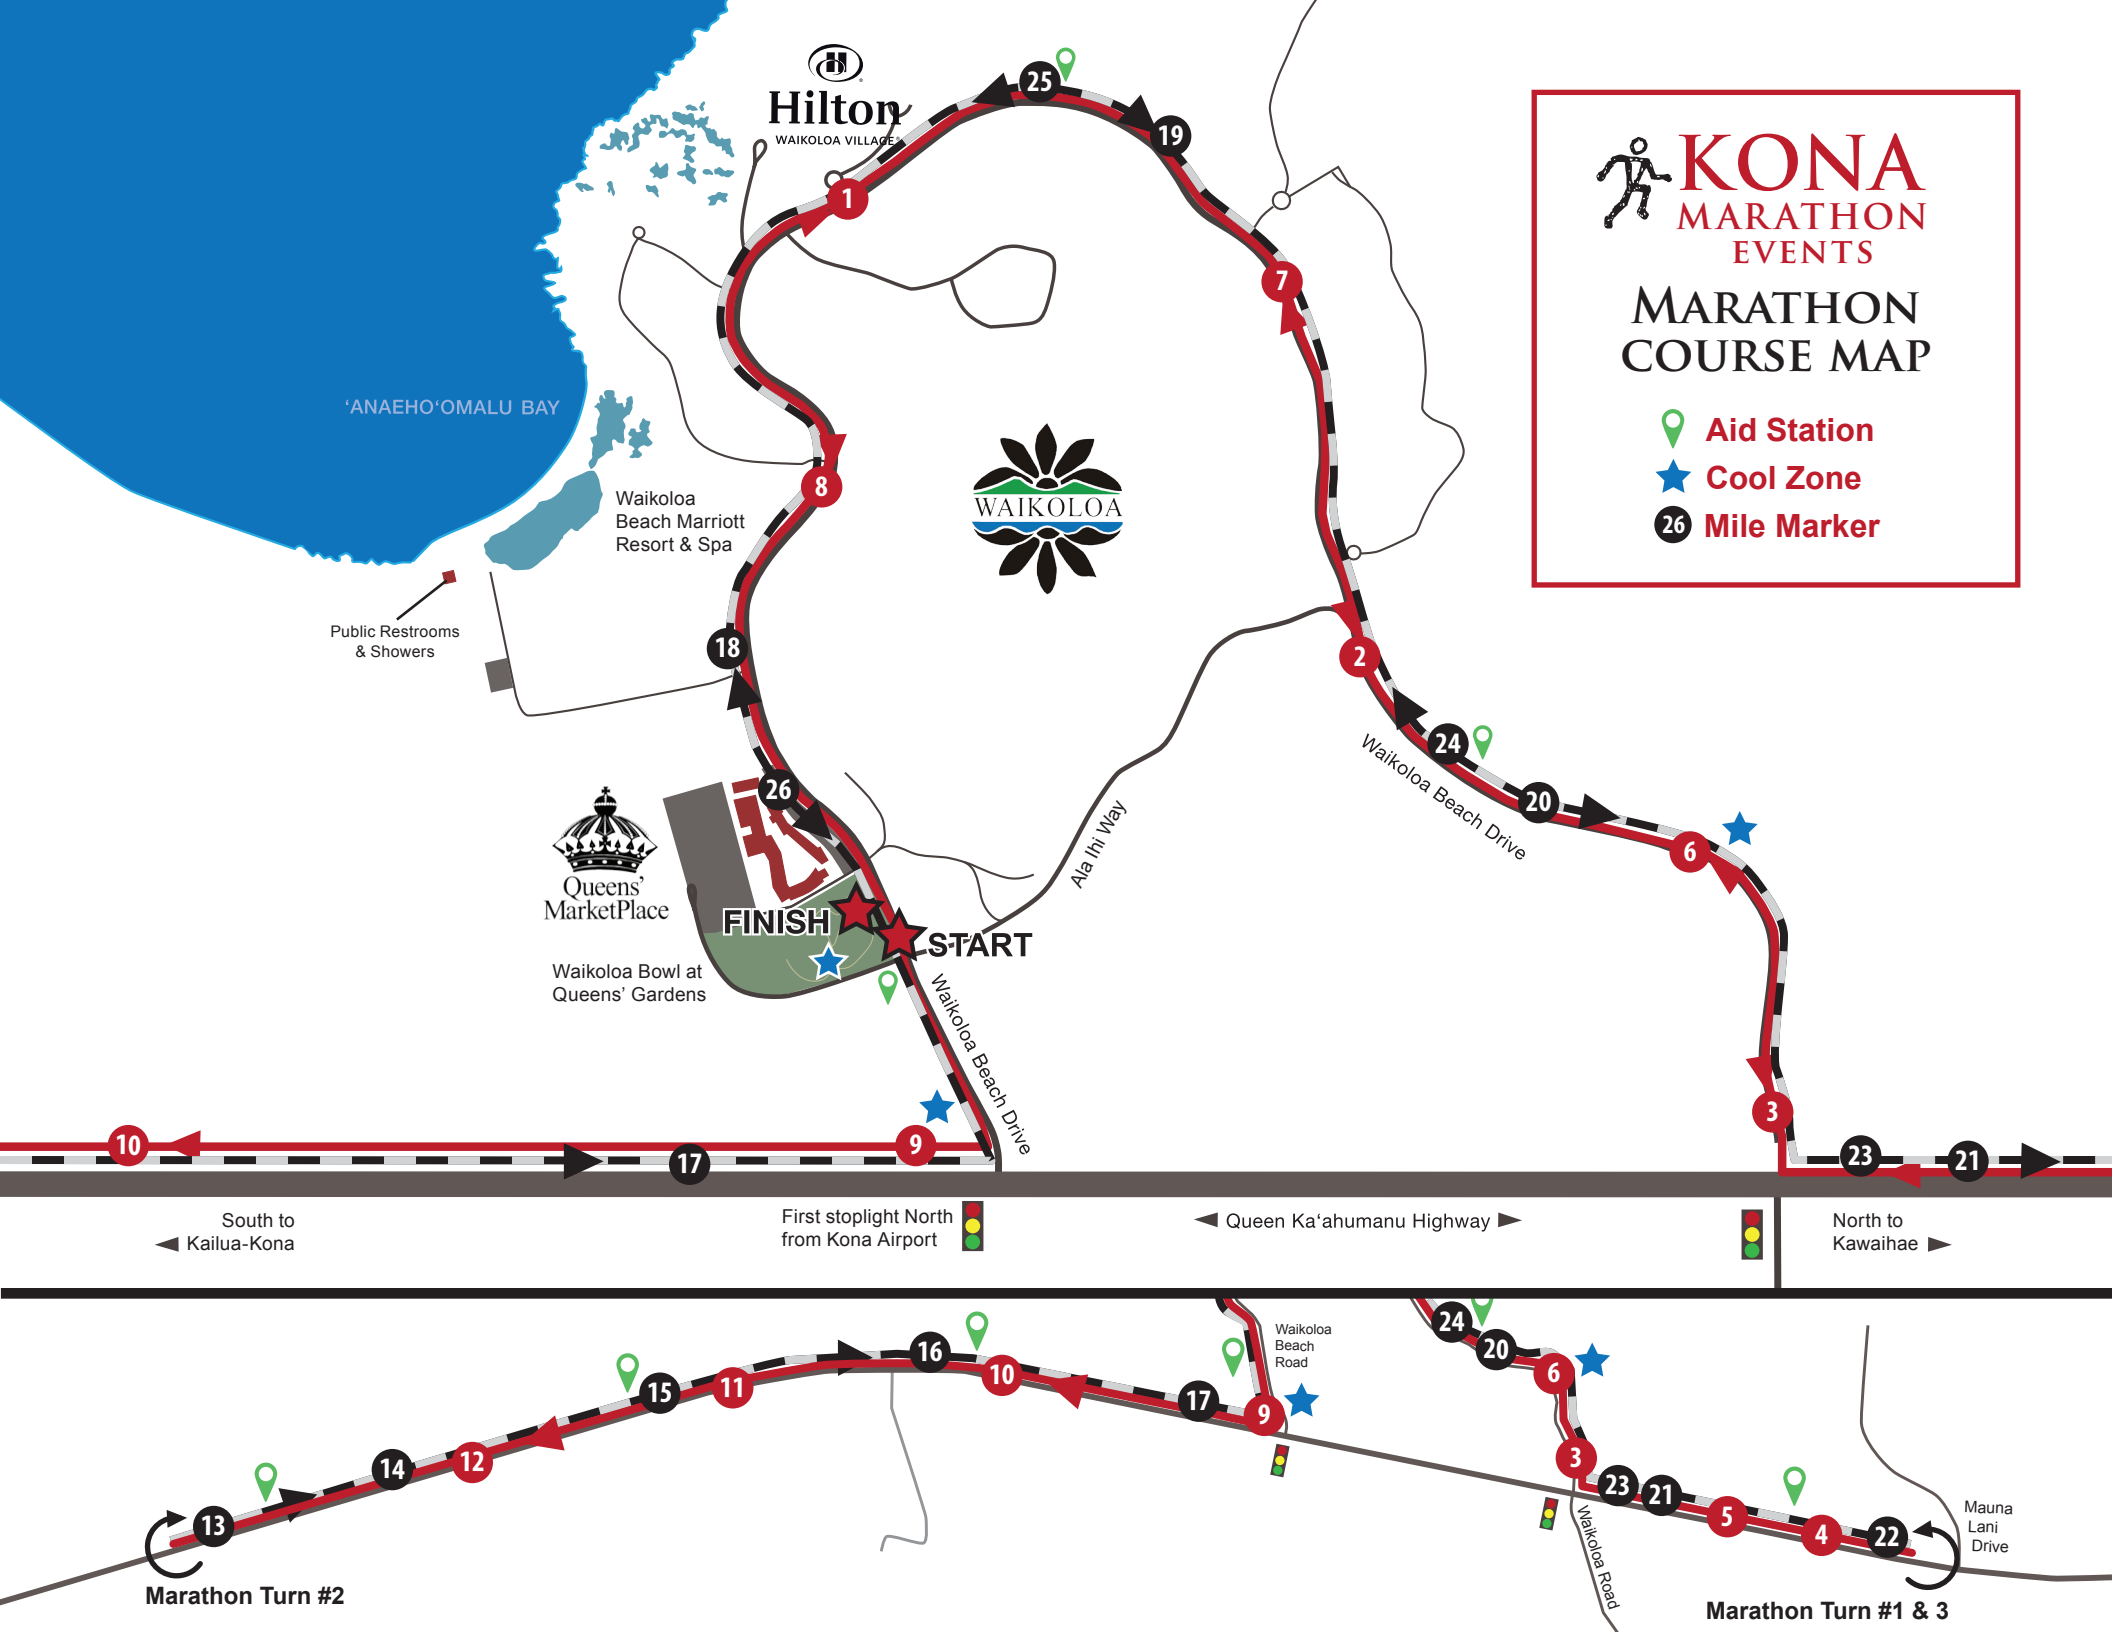

KONA
MARATHON
EVENTS

**MARATHON
COURSE MAP**

-  Aid Station
-  Cool Zone
-  26 Mile Marker

'ANAHEHO'OMALU BAY

Hilton
WAIKOLOA VILLAGE

Waikoloa
Beach Marriott
Resort & Spa

Public Restrooms
& Showers

Queens'
MarketPlace

FINISH **START**

Waikoloa Bowl at
Queens' Gardens

Ala Ihi Way

Waikoloa Beach Drive

Waikoloa Beach Drive

South to
Kailua-Kona

First stoplight North
from Kona Airport

Queen Ka'ahumanu Highway

North to
Kawaihae

Marathon Turn #2

Marathon Turn #1 & 3

Waikoloa
Beach
Road

Waikoloa Road

Mauna
Lani
Drive